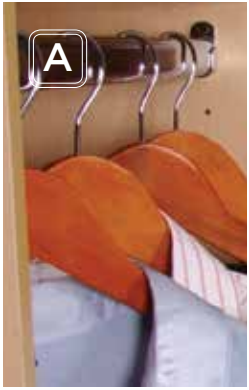

Traditional or contemporary, formal or casual, our style fits yours. The ShelVi storage system features European styling, transforming cluttered closets into clean, efficient storage areas.

ShelVi offers two systems, superior in strength and versatility, for storage solutions customized to your needs. Our Floor Mount system creates the look of built-in cabinetry. Our Wall Mount system provides the convenience of off-the-floor storage, leaving floors and baseboards clear.

- A: DELUXE POLE
- B: SHOE SHELVES
- C: PREMIER TIE RACK
- D: SCARF RACK
- E: PULL-OUT MIRROR
- F: PULL-OUT IRONING BOARD
- G: HAMPER
- H: BELT RACK
- I: WIRE BASKETS
- J: PANTS RACK
- K: JEWELRY DRAWER INSERTS
- L: KNOBS & PULLS
- M: 3-WAY HOOK
- N: TELESCOPIC VALET ROD
- O: ADJUSTABLE LAUNDRY VALET

GARAGE

B

LAUNDRY

C

D

E

TIDYJOE'S GARAGE CABINETS

The same great advantages of the ShelVi storage system can be found in our Tidy Joe's Garage Cabinets. Each unit is an individual cabinet constructed of durable 3/4" melamine with premium 2mm edging around doors and drawer fronts. Tidy Joe's features the highest quality materials for a beautiful appearance and lasting performance, a perfect fit for any garage, workshop, utility or laundry room. To compliment Tidy Joe's, we also offer Rubbermaid® garage accessories for those large items that don't fit in cabinets.