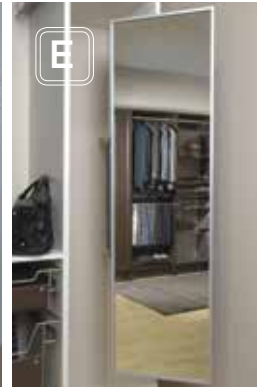

Traditional or contemporary, formal or casual, our style fits yours. The ShelVi storage system features European styling, transforming cluttered closets into clean, efficient storage areas.

ShelVi offers two systems, superior in strength and versatility, for storage solutions customized to your needs. Our Floor Mount system creates the look of built-in cabinetry. Our Wall Mount system provides the convenience of off-the-floor storage, leaving floors and baseboards clear.

- A: DELUXE POLE
- B: SHOE SHELVES
- C: PREMIER TIE RACK
- D: SCARF RACK
- E: PULL-OUT MIRROR
- F: PULL-OUT IRONING BOARD
- G: HAMPER
- H: BELT RACK
- I: WIRE BASKETS
- J: PANTS RACK
- K: JEWELRY DRAWER INSERTS
- L: KNOBS & PULLS
- M: 3-WAY HOOK
- N: TELESCOPIC VALET ROD
- O: ADJUSTABLE LAUNDRY VALET

GARAGE

B

LAUNDRY

C

D

E

TIDYJOE'S GARAGE CABINETS

The same great advantages of the ShelVi storage system can be found in our Tidy Joe's Garage Cabinets. Each unit is an individual cabinet constructed of durable 3/4" melamine with premium 2mm edging around doors and drawer fronts. Tidy Joe's features the highest quality materials for a beautiful appearance and lasting performance, a perfect fit for any garage, workshop, utility or laundry room. To compliment Tidy Joe's, we also offer Rubbermaid® garage accessories for those large items that don't fit in cabinets.