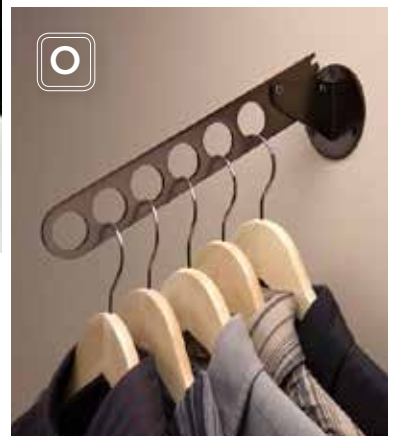

Traditional or contemporary, formal or casual, our style fits yours. The ShelVi storage system features European styling, transforming cluttered closets into clean, efficient storage areas.

ShelVi offers two systems, superior in strength and versatility, for storage solutions customized to your needs. Our Floor Mount system creates the look of built-in cabinetry. Our Wall Mount system provides the convenience of off-the-floor storage, leaving floors and baseboards clear.

- A: DELUXE POLE
- B: SHOE SHELVES
- C: PREMIER TIE RACK
- D: SCARF RACK
- E: PULL-OUT MIRROR
- F: PULL-OUT IRONING BOARD
- G: HAMPER
- H: BELT RACK
- I: WIRE BASKETS
- J: PANTS RACK
- K: JEWELRY DRAWER INSERTS
- L: KNOBS & PULLS
- M: 3-WAY HOOK
- N: TELESCOPIC VALET ROD
- O: ADJUSTABLE LAUNDRY VALET

HOME OFFICE

PANTRY

MUDROOM

BEDROOM CLOSET

CLOSET

SHELVI *accessories*

by SIDELINES INC.™

You can easily customize your space by adding accessories such as, tie racks, belt racks, hanging rods, jewelry trays, valet roads, cubbies and dividers. This systems flexibility lets you easily reposition drawers, shelves, hanging rods and accessories. As your children grow or your family's needs change, our flexibility keeps everything within easy reach.

GARAGE

B

LAUNDRY

C

D

E

TIDYJOE'S GARAGE CABINETS

The same great advantages of the ShelVi storage system can be found in our Tidy Joe's Garage Cabinets. Each unit is an individual cabinet constructed of durable 3/4" melamine with premium 2mm edging around doors and drawer fronts. Tidy Joe's features the highest quality materials for a beautiful appearance and lasting performance, a perfect fit for any garage, workshop, utility or laundry room. To compliment Tidy Joe's, we also offer Rubbermaid® garage accessories for those large items that don't fit in cabinets.