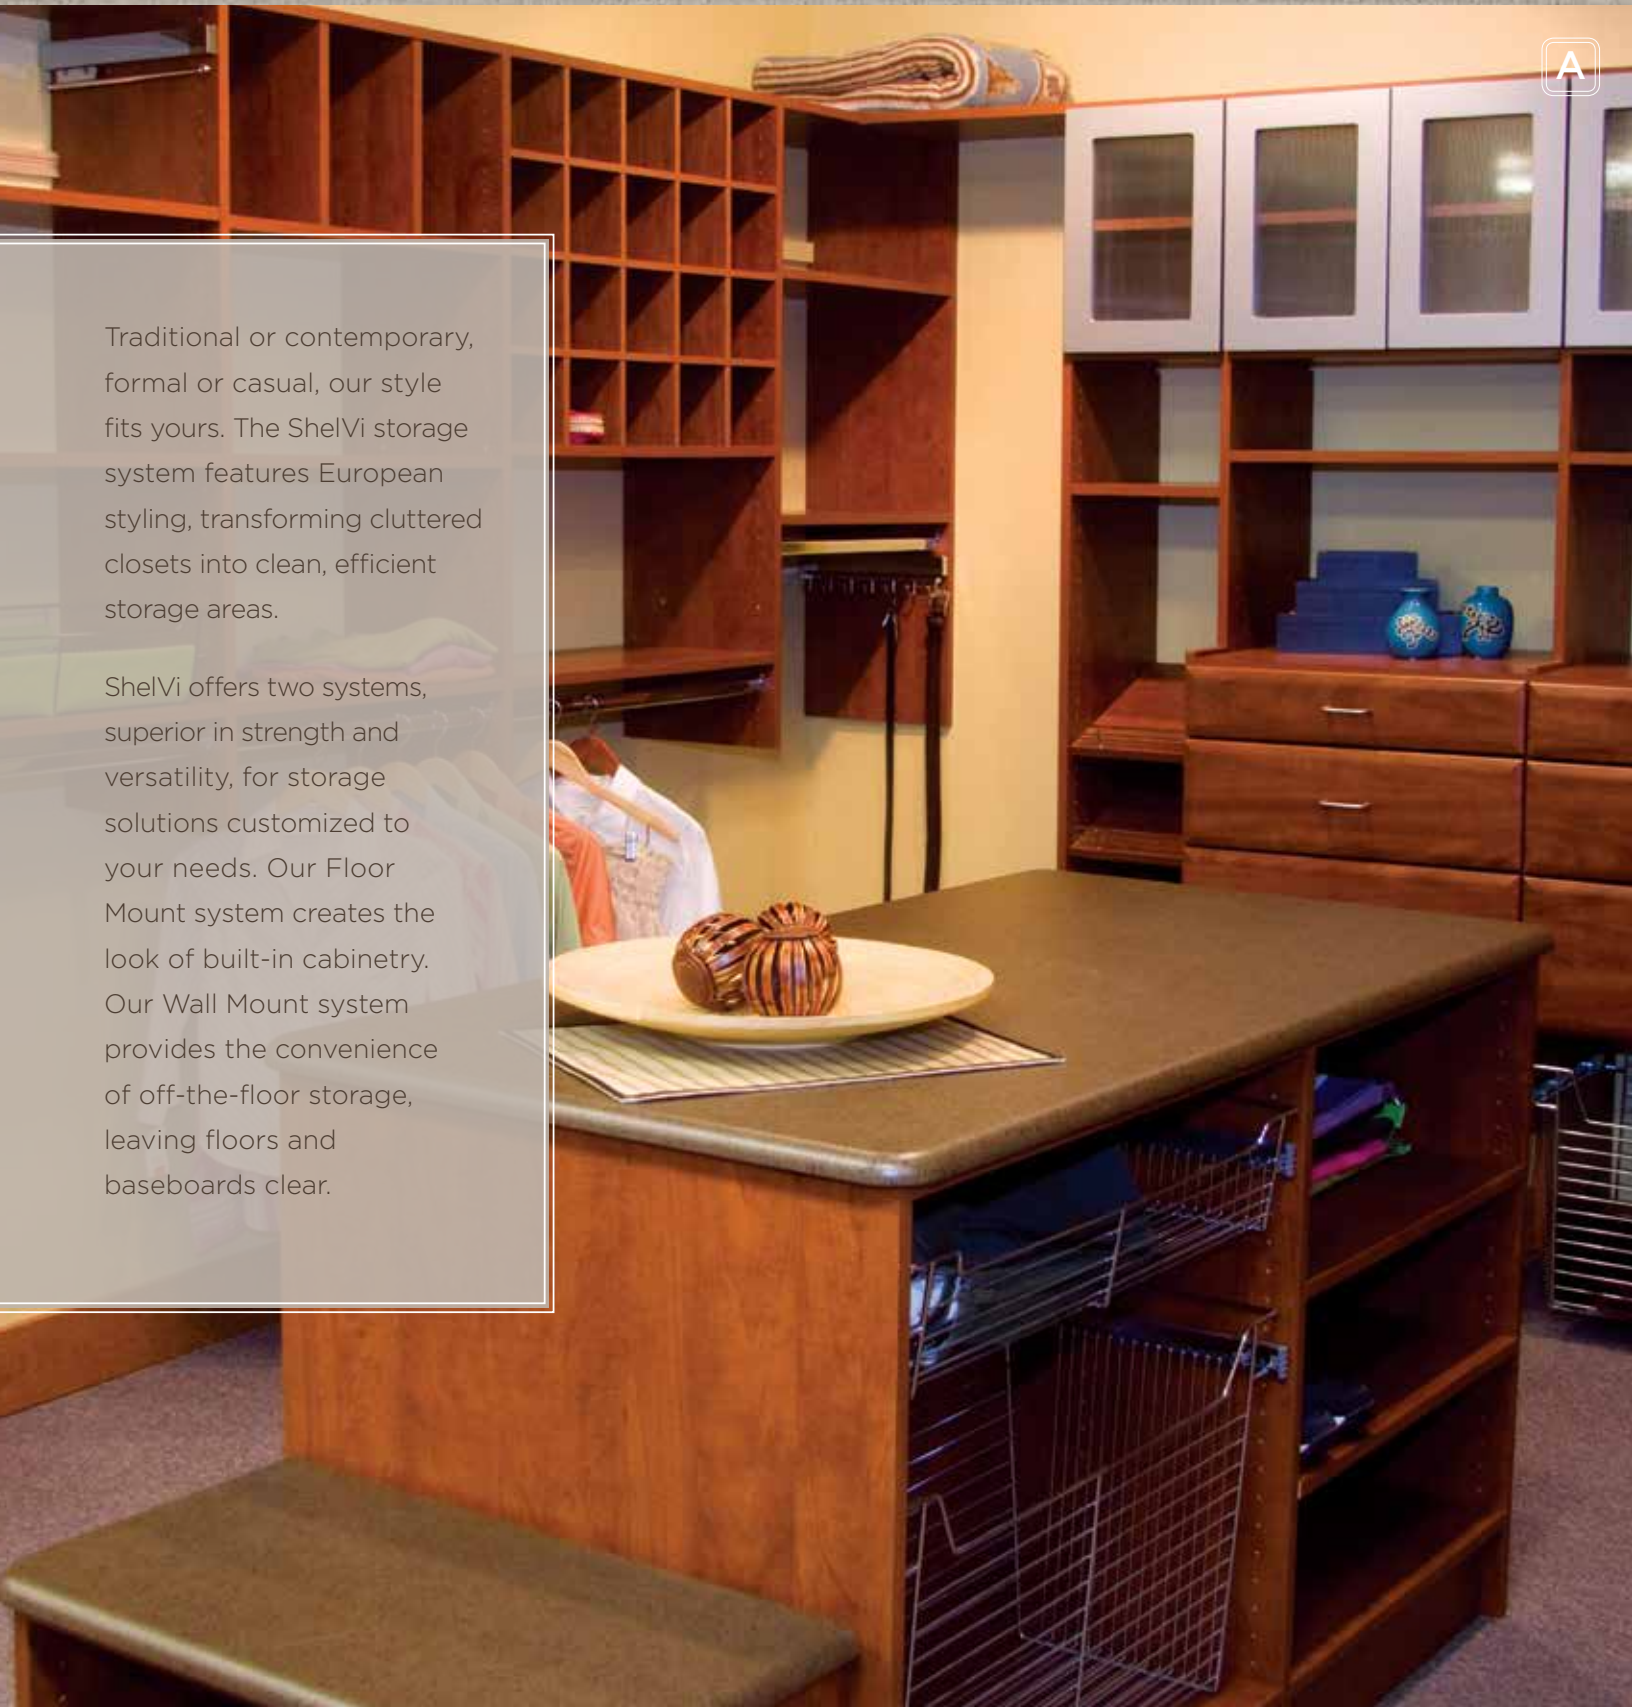

DREAM CLOSETS & MORE
for your entire home.

SHELVi
CLOSET SYSTEMS

GRAND
HOME OFFICE SYSTEMS
CENTRAL

TIDY JOE'S
GARAGE
CABINETS

DISCOVER FORM AND FUNCTION THAT WILL LAST A LIFETIME. DISCOVER THE SHELVI STORAGE SYSTEM: **intelligentsolutionstosimplifyyourlife.**

Traditional or contemporary, formal or casual, our style fits yours. The ShelVi storage system features European styling, transforming cluttered closets into clean, efficient storage areas.

ShelVi offers two systems, superior in strength and versatility, for storage solutions customized to your needs. Our Floor Mount system creates the look of built-in cabinetry. Our Wall Mount system provides the convenience of off-the-floor storage, leaving floors and baseboards clear.