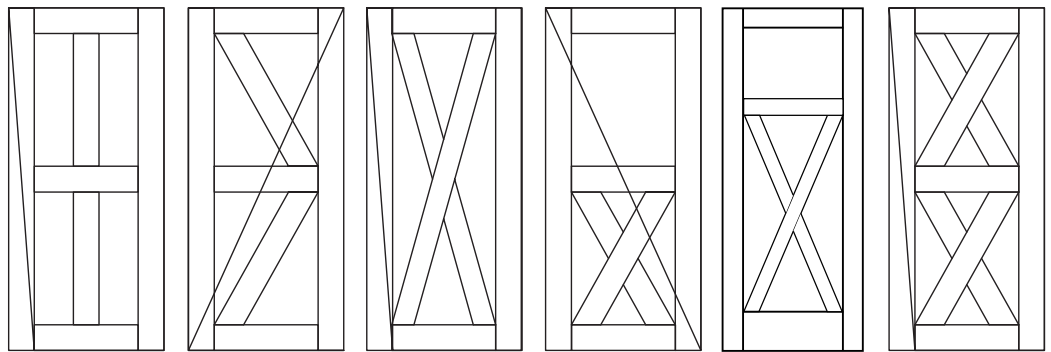

BD40

BD41

BD42

BD50

BD51

BD80

ANY SIZE UP TO 4'-0" X 7'-0" / MULTIPLE DESIGNS AVAILABLE OR DESIGN YOUR OWN.