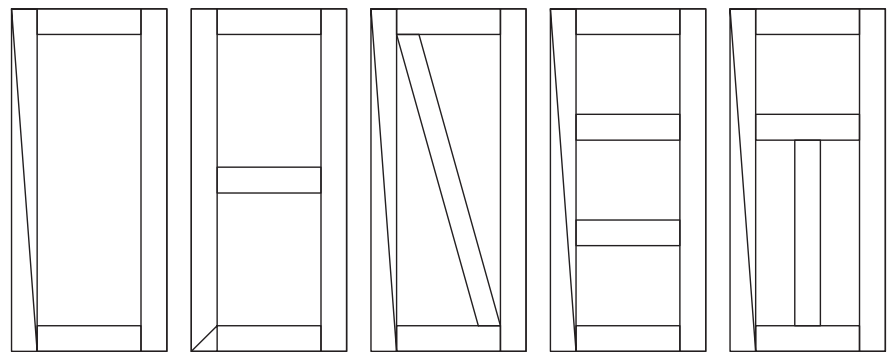

STRAIGHT STRAP

MATTE BLACK + SATIN NICKEL

DOOR LATCH

MATTE BLACK + SATIN NICKEL

FIVE PAINT AND TWO STAIN OPTIONS

INTERIOR BARN DOORS

BD10

BD20

BD80

ANY SIZE UP TO 4'-0" X 7'-0" / MULTIPLE DESIGNS AVAILABLE OR DESIGN YOUR OWN.

877-751-9663 // bayerinteriorwoods.com

CONTACT YOUR LOCAL DEALER FOR A PROJECT ESTIMATE OR FOR HELP WITH ANY OF OUR OTHER LINES.